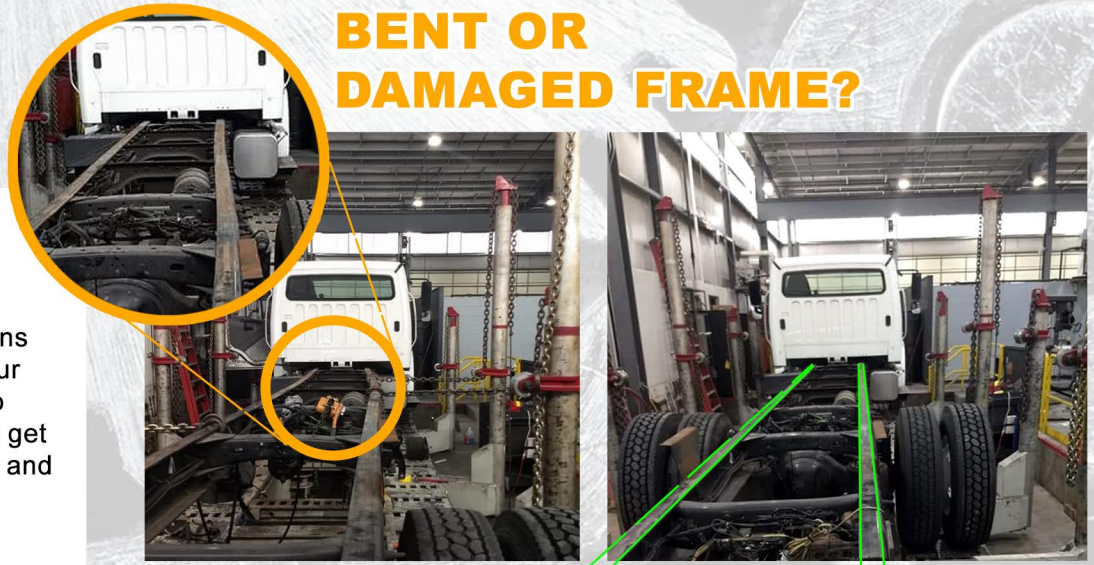

EXCEL TRUCK GROUP®

Roanoke - (800) 849-8823
Weyers Cave - (888) 888-9407
Chester - (800) 849-9227

FRAMEWORK AND ALIGNMENT SPECIALS

BENT OR DAMAGED FRAME?

Damaged Frames are Dangerous

Have you been in a collision recently? Even small collisions can damage the frame of your vehicle, and it is important to repair the damage quickly to get back on the road with a safe and fully-functioning vehicle.

We'll set you straight!

All Makes and Models - Light,
Medium, and Heavy Duty

WE'LL STRAIGHTEN YOU OUT!

10%

**OFF LABOR
FOR FRAMEWORK**
WHEN YOU SHOW THIS COUPON IN-STORE
Valid at Roanoke Dealership Only, expires 9/30/22